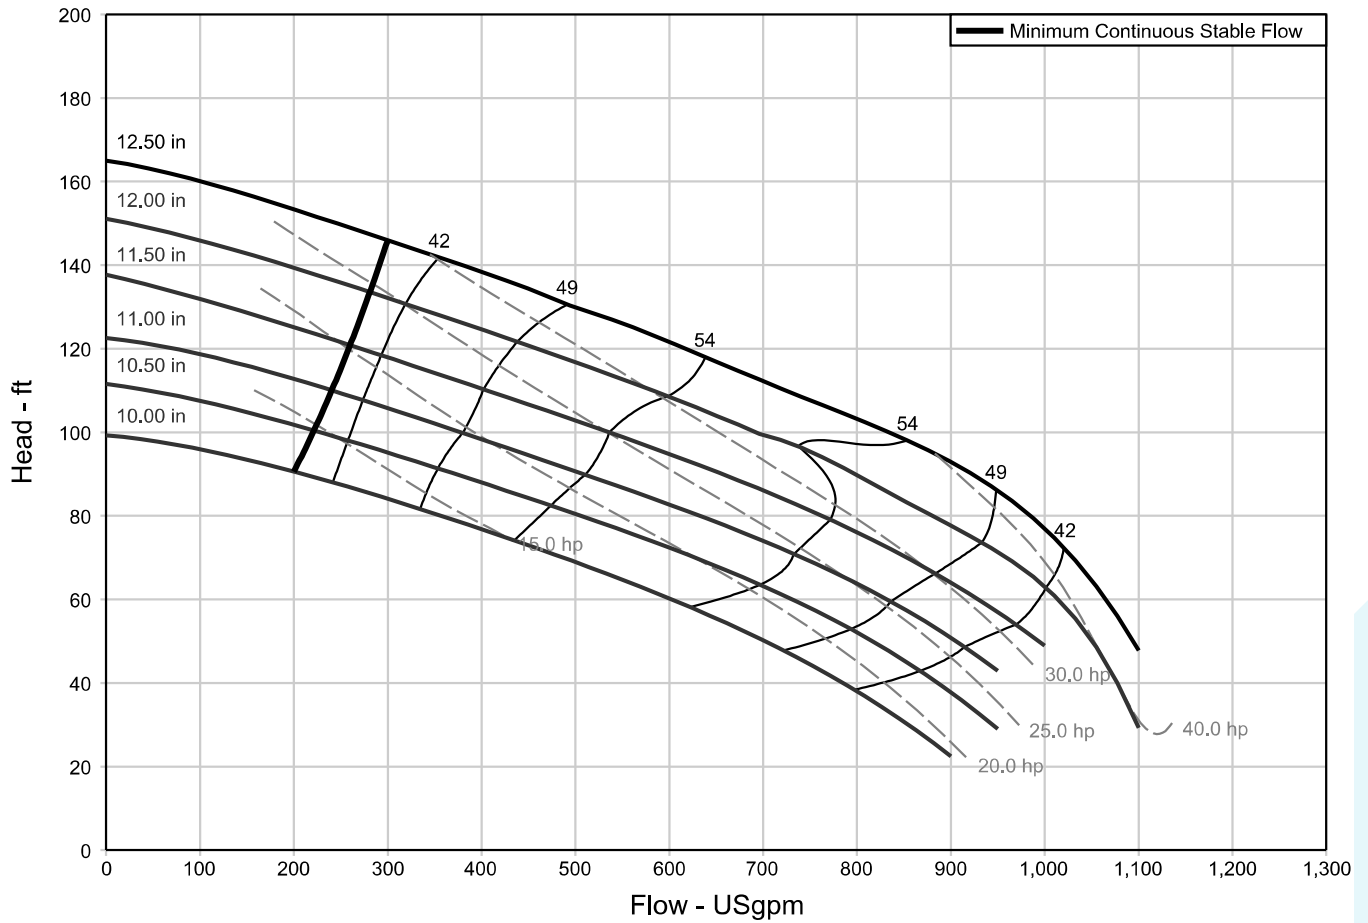

SUBMERSIBLE SOLIDS HANDLING PUMPS

4HD(X) SERIES, RPM: 1750, DISCHARGE: 4"

1101 Myers Parkway
 Ashland, OH 44805
 Ph: 855.274.8947
 Fx: 800.426.9446

490 Pinebush Rd., Unit 4
 Cambridge, Ontario N1T 0A5, Canada
 Ph: 800.363.7867
 Fx: 888.606.5484